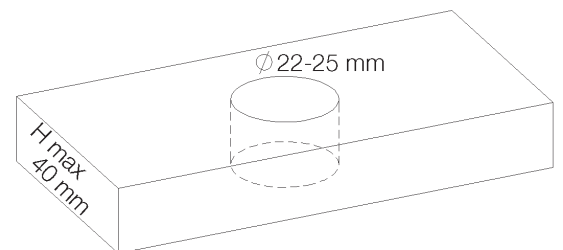

Picture

Product details

Weight :

0,8 kg

Internal mechanism : 1/3 turn compression valve

Technical drawing

RA0.V01