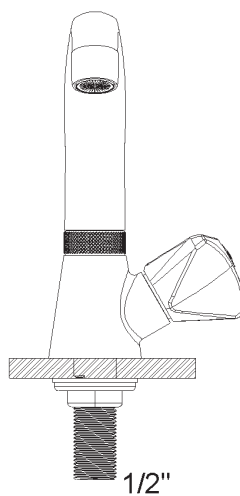

PRODUCT TECHNICAL SHEET

Collection :

TRIO

Ref. :

1001.--.36

Robinet de lavabo, bec mobile

Lavabokraan, draibare uitloop

Basin tap, swivel spout

Picture

Product details

Weight :

0,8 kg

Internal mechanism : 1/3 turn compression valve

Technical drawing

RA0.V01