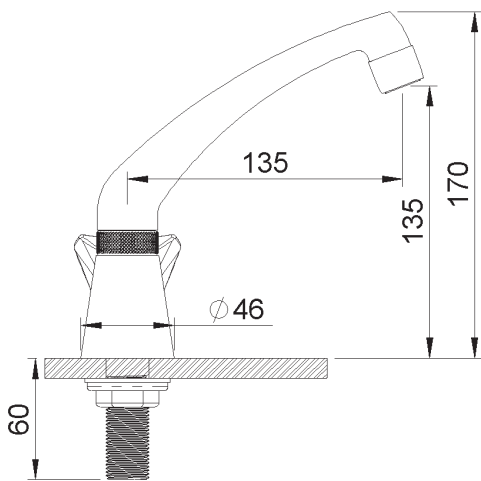

Picture

Product details

Weight :

0,8 kg

Internal mechanism : 1/3 turn compression valve

Technical drawing

RA0.V01